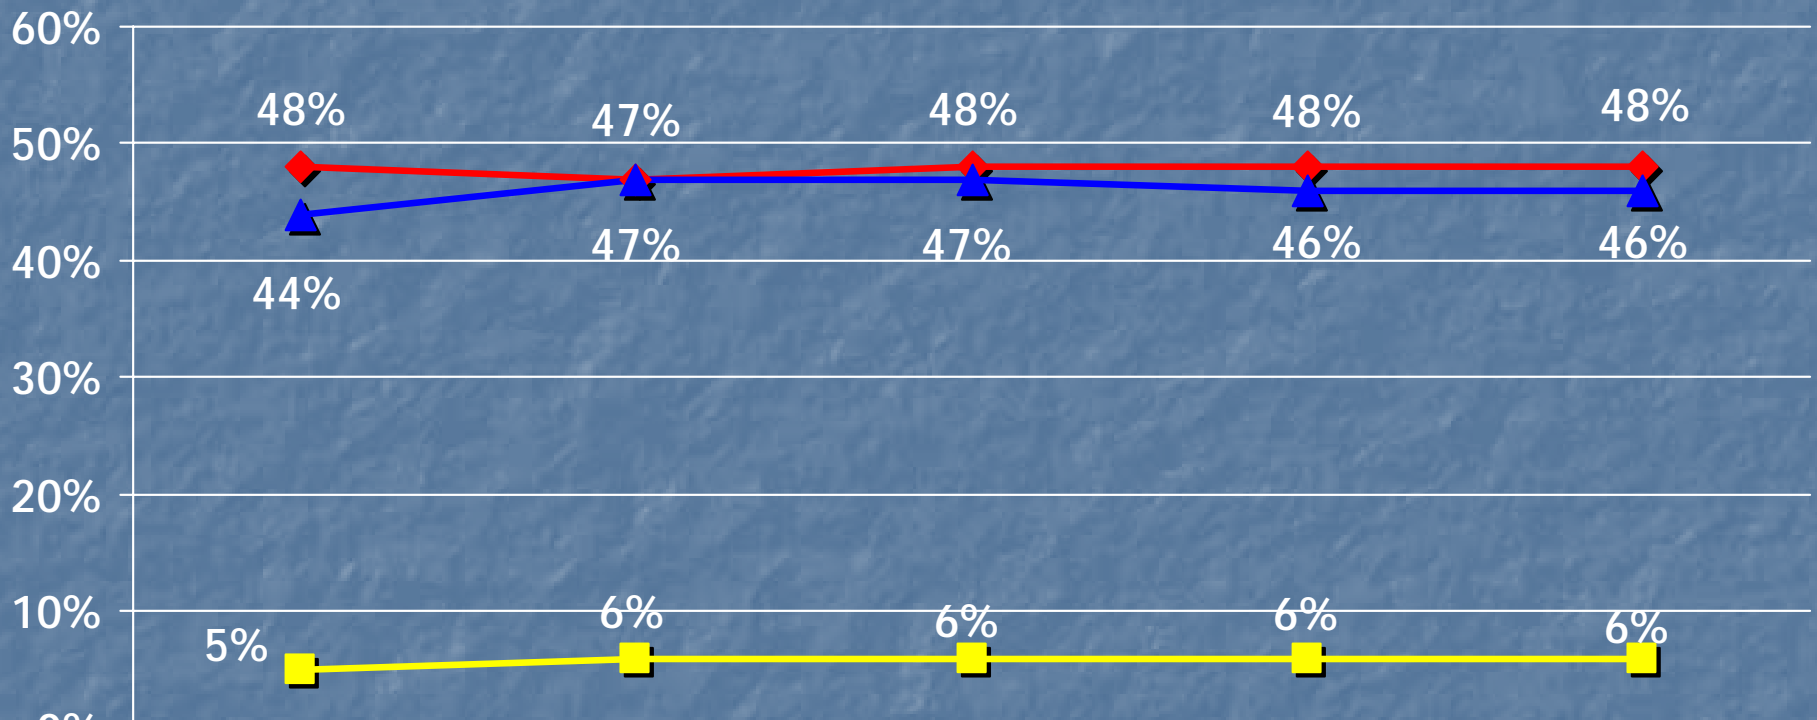

# BATTLEGROUND 2008

If the election for President and Vice President were held today and you had to make a choice for whom would you vote?

	9/7-11/08 N=1000	9/11, 9/14, 9/17-9/18 N=800	9/14, 9/17-9/18, 9/21 N=800	9/17-9/18, 9/21-9/22 N=800	9/17-9/18, 9/21-9/23 N=1000
McCain-Palin	48%	47%	48%	48%	48%
Undecided	5%	6%	6%	6%	6%
Obama-Biden	44%	47%	47%	46%	46%